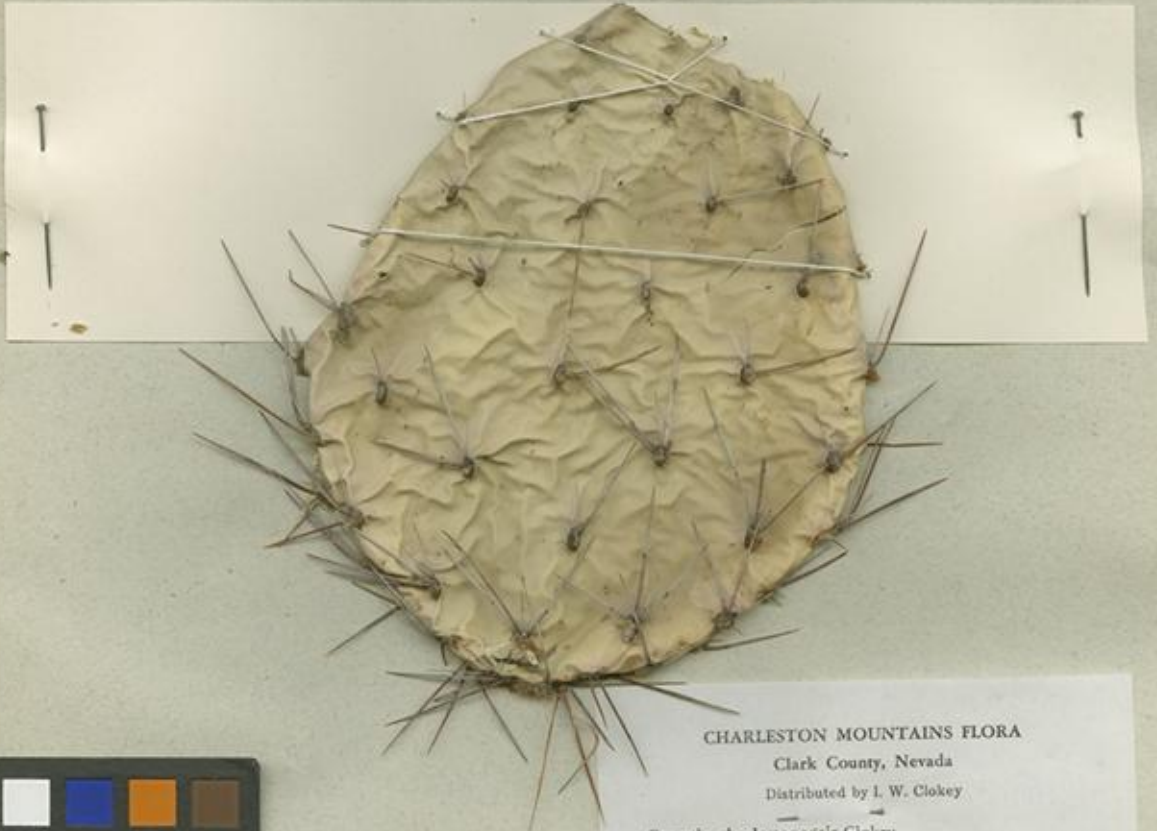

Type of *Opuntia charlestonensis* Clokey [family CACTACEAE]

Herbarium

Collection	Type Specimens
Resource Type	Specimens
Collector	Clokey, I. W., #8029
Collection date	1938/7/16
Locality	Griffith's Mine.
Country	United States (United States)
Identifications	Type of <i>Opuntia charlestonensis</i> Clokey [family CACTACEAE] (stored under name); Verified by Data not digitized Type of <i>Opuntia charlestonensis</i> Clokey [family CACTACEAE]; Verified by Data not digitized
Pages	1
Data last modified	2010-10-22

<http://plants.jstor.org/specimen/g00236635>

HO-TYPUS

CHARLESTON MOUNTAINS FLORA
Clark County, Nevada
Distributed by I. W. Clokey
Opuntia charlestonensis Clokey
HO-TYPUS
Rocky slope with *Pinus monophylla* and *P. scopulorum*, altitude 2450 meters. Griffith's Mine.
I. W. Clokey 8029 July 16, 1938